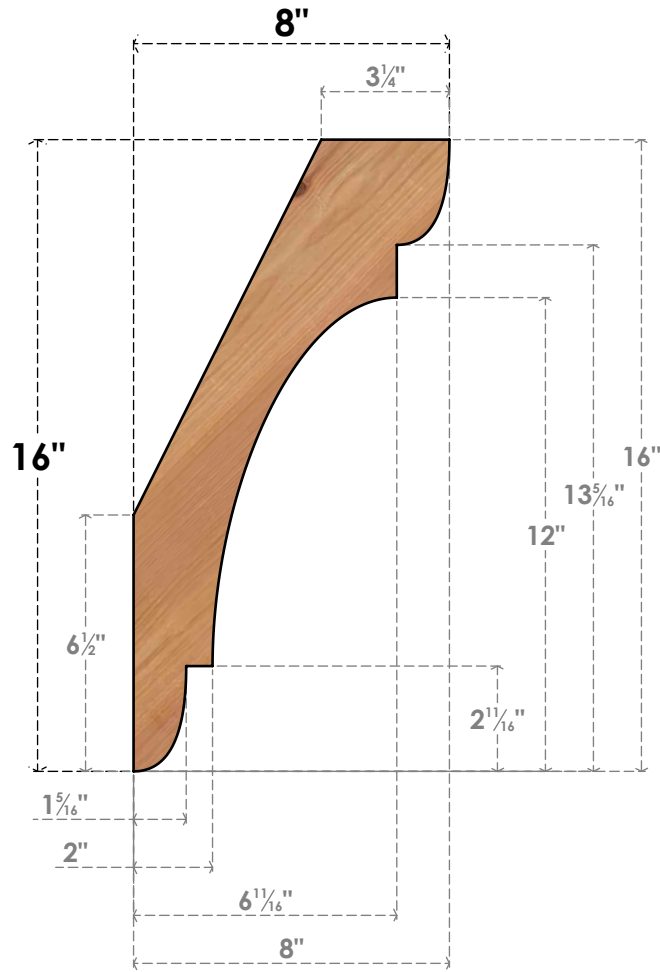

BRC06X08X16OLY00SWR

5 1/2"W X 8"D X 16"H OLYMPIC SMOOTH BRACE, WESTERN RED CEDAR

SIDE

FRONT

EKENA MILLWORK
 2300 WEST MAIN ST.
 CLARKSVILLE, TX 75426
 TOLL FREE: 866-607-0453
 WWW.EKENAMILLWORK.COM

NOTES

1. INSTALLATION TO BE COMPLETED IN ACCORDANCE WITH MANUFACTURER'S SPECIFICATIONS.
2. DRAWING MAY NOT BE TO SCALE
3. THIS DRAWING IS INTENDED FOR DESIGN AND PLANNING PURPOSES ONLY.
4. ALL INFORMATION CONTAINED HEREIN WAS CURRENT AT THE TIME OF DEVELOPMENT BUT MUST BE REVIEWED AND APPROVED BY THE PRODUCT MANUFACTURER TO BE CONSIDERED ACCURATE.
5. PRODUCTS ARE NOT KILN DRIED. THIS ITEM IS UNIQUE AND WILL CONTAIN THE NATURAL VARIATIONS THAT THE WOOD SPECIES OFFERS. THIS MAY RESULT IN VARIATIONS UP TO 1/4"