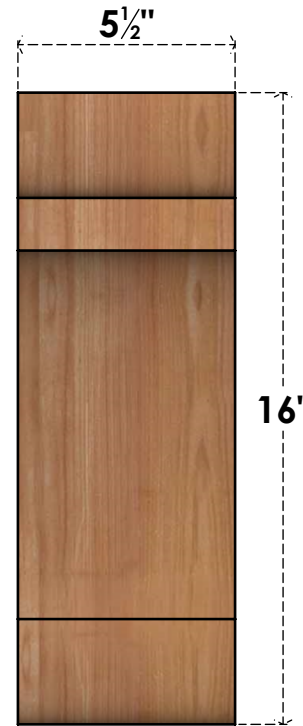

BRC06X08X16OLY00SWR

5 1/2"W X 8"D X 16"H OLYMPIC SMOOTH BRACE, WESTERN RED CEDAR

SIDE

FRONT

EKENA MILLWORK
 2300 WEST MAIN ST.
 CLARKSVILLE, TX 75426
 TOLL FREE: 866-607-0453
 WWW.EKENAMILLWORK.COM

NOTES

1. INSTALLATION TO BE COMPLETED IN ACCORDANCE WITH MANUFACTURER'S SPECIFICATIONS.
2. DRAWING MAY NOT BE TO SCALE
3. THIS DRAWING IS INTENDED FOR DESIGN AND PLANNING PURPOSES ONLY.
4. ALL INFORMATION CONTAINED HEREIN WAS CURRENT AT THE TIME OF DEVELOPMENT BUT MUST BE REVIEWED AND APPROVED BY THE PRODUCT MANUFACTURER TO BE CONSIDERED ACCURATE.
5. PRODUCTS ARE NOT KILN DRIED. THIS ITEM IS UNIQUE AND WILL CONTAIN THE NATURAL VARIATIONS THAT THE WOOD SPECIES OFFERS. THIS MAY RESULT IN VARIATIONS UP TO 1/4"